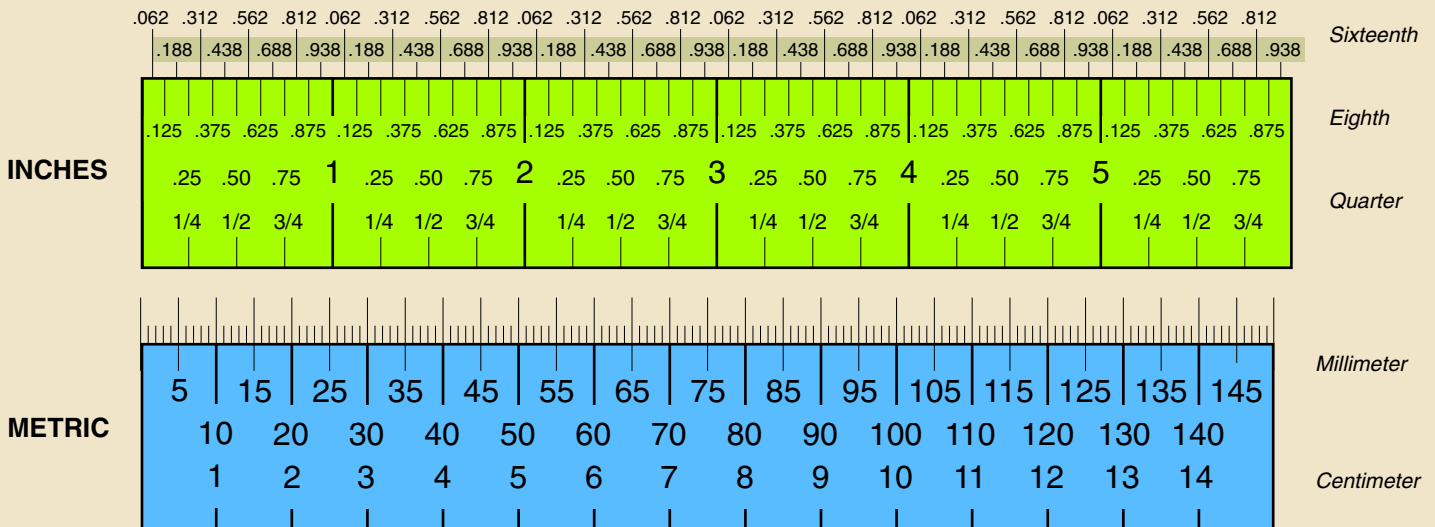

800 Airport Road, Winchester, VA 22602
phone 540-662-7820 fax 800-518-2871
www.amkproducts.com